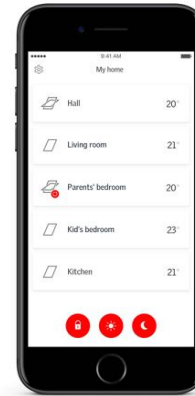

Living-room temperature 22 July, 2013

Potencijalna razlika u
temperaturi zraka
vani i unutra, ljeti

8°C

VELUX ACTIVE WITH NETATMO

Pametni sustav koji upravlja otvaranjem i zatvaranjem prozora i zaštitom od sunca

The VELUX logo is a red rectangle with the word "VELUX" in white, bold, sans-serif capital letters. A registered trademark symbol (®) is located at the top right of the rectangle. The background of the entire image is a photograph of a child blowing bubbles in a room with a skylight.